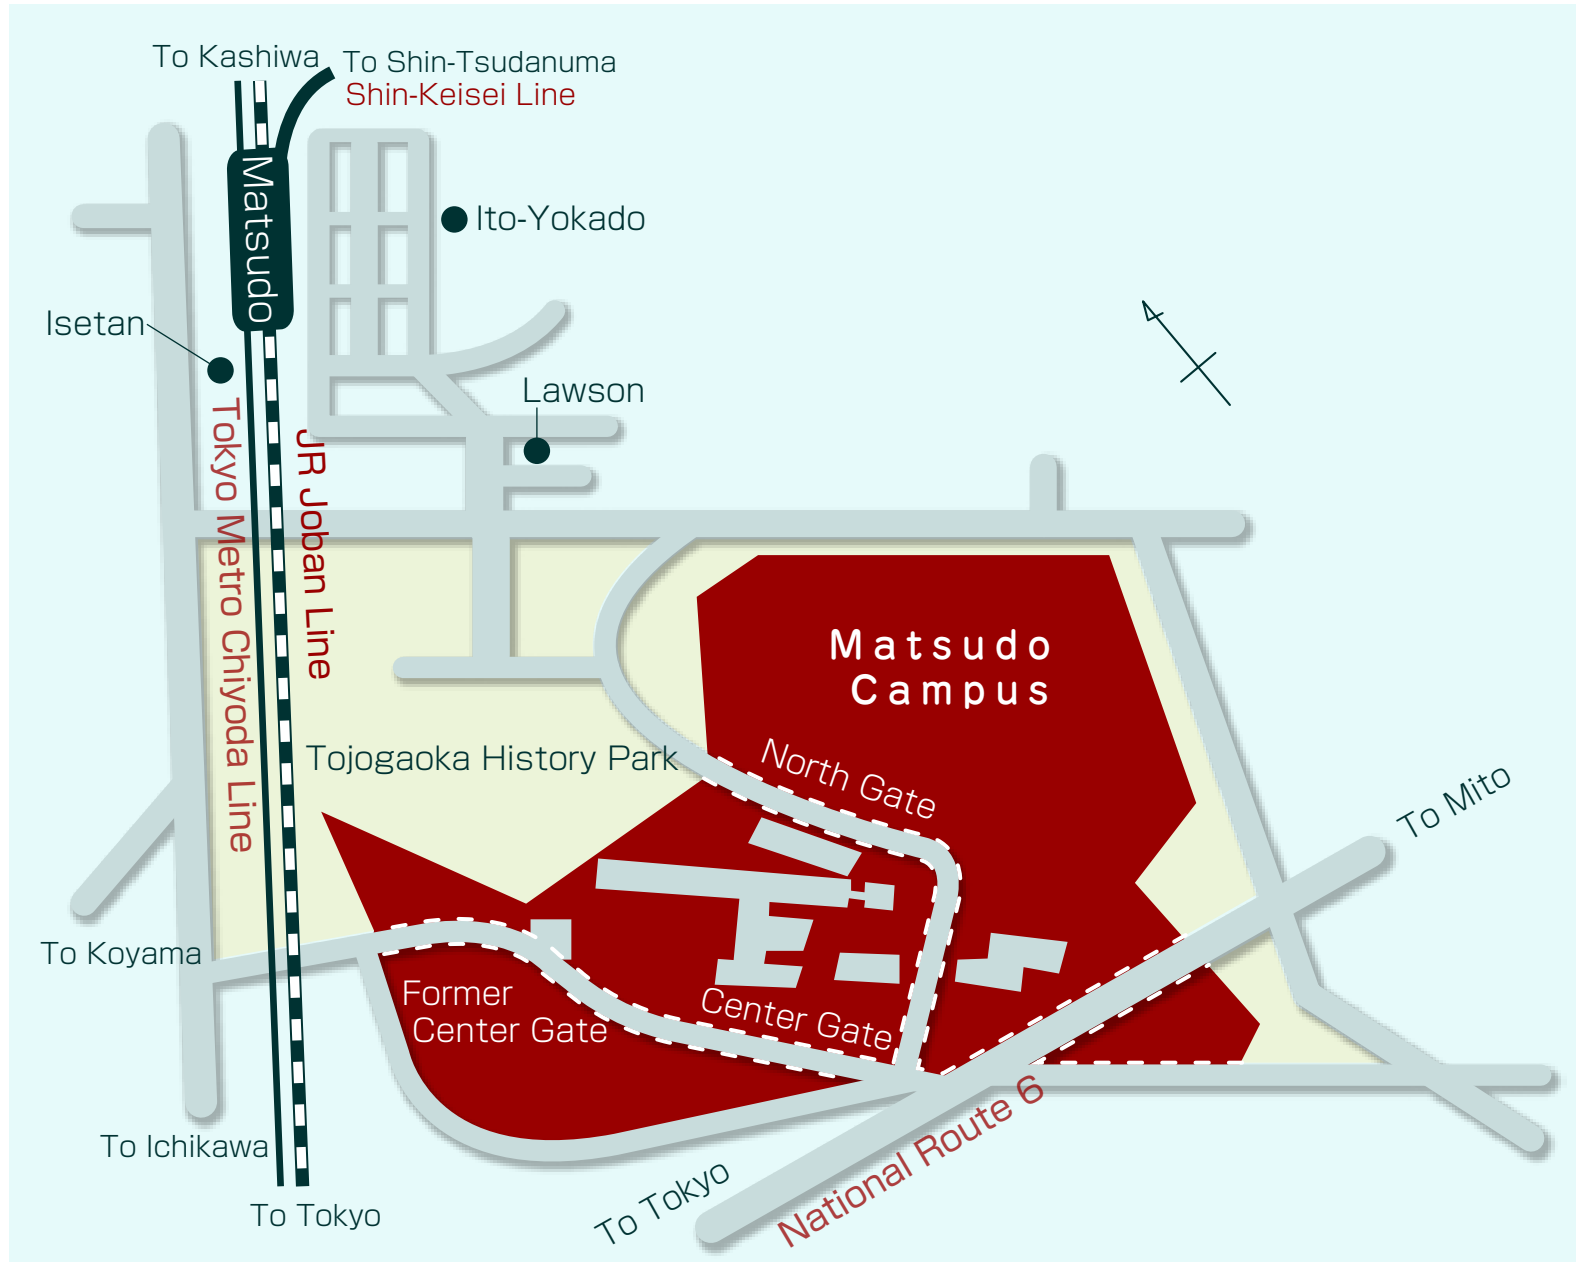

Matsudo Campus Map

10-min walk from Matsudo Station (JR Joban Line, Tokyo Metro Chiyoda Line, Shin-Keisei Line)