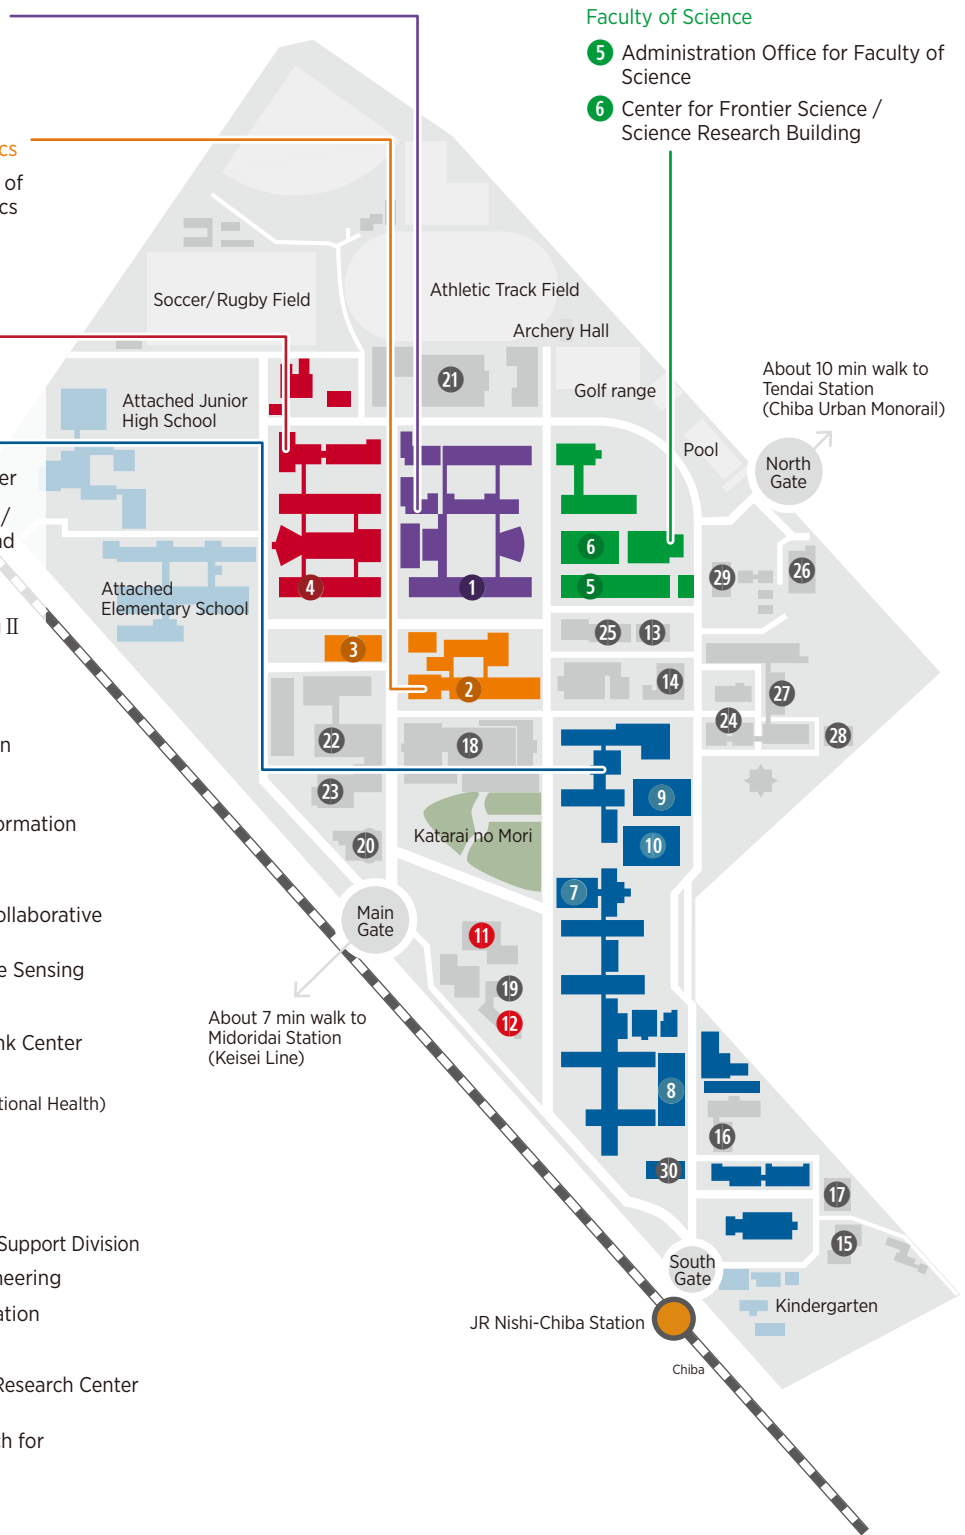

College of Liberal Arts and Sciences /  
General Education

- 1 General Studies Complex

Faculty of Letters /  
Faculty of Law, Politics and Economics

- 2 Administration Office for Faculty of Letters and Faculty of Law, Politics and Economics
- 3 Graduate School of Humanities and Social Sciences

Faculty of Education

- 4 Administration Office for Faculty of Education

Faculty of Engineering

- 7 Engineering Administration Center
- 8 Engineering Research Building I / Shanghai Jiao Tong University and Chiba University International Cooperative Research Center
- 9 Science and Technology Building II
- 10 Engineering Research Building II
- 11 Administration Bureau
- 12 Center for International Education (International Student Division / International Support Desk)
- 13 Institute of Management and Information Technologies
- 14 Radioisotope Research Center
- 15 Station for Academic-Industry Collaborative Research Promotion
- 16 Center for Environmental Remote Sensing
- 17 Venture Business Laboratory
- 18 University Library / Academic Link Center
- 19 Safety and Health Organization (Dept. of Student Health and Occupational Health)
- 20 Keyaki Kaikan (University Hall)
- 21 Gymnasium
- 22 Student Service
- 23 Student Support Division / Career Support Division
- 24 Center for Frontier Medical Engineering
- 25 Center for Analytical Instrumentation
- 26 Science Park Center
- 27 Knowledge-based Collaborative Research Center (KCRC)
- 28 Center for Power Source Research for Next-Generation Mobility
- 29 Safety and Health Organization (Dept. of Environmental Safety)
- 30 Sho-In Hall

Faculty of Science

- 5 Administration Office for Faculty of Science
- 6 Center for Frontier Science / Science Research Building

About 7 min walk to  
Midoridai Station  
(Keisei Line)

About 10 min walk to  
Tendai Station  
(Chiba Urban Monorail)

JR Nishi-Chiba Station

Chiba