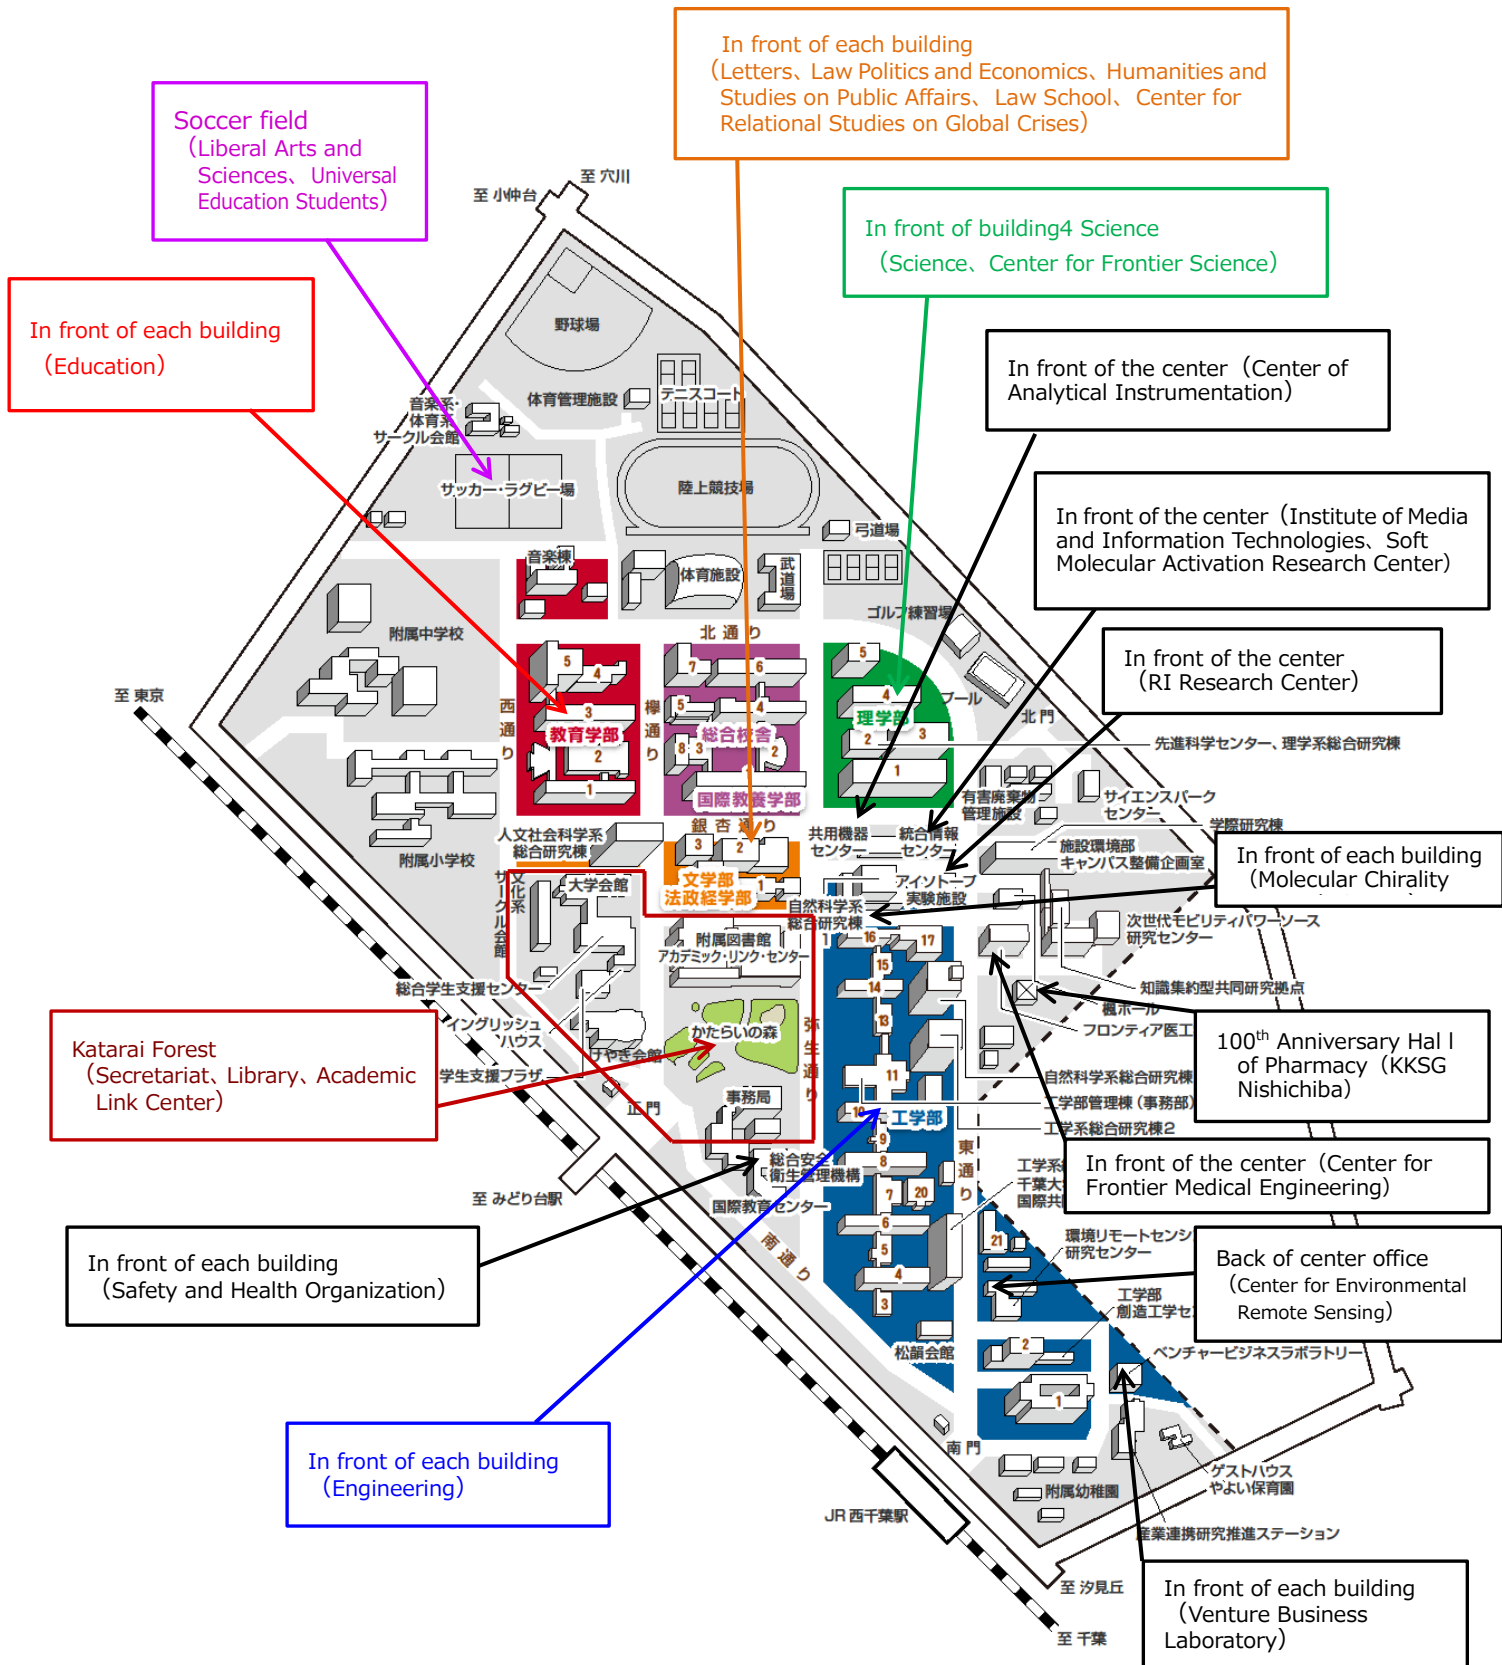

【Nishichiba Campus (primary evacuation site)】

※In departments other than the above, designated meeting places such as each facility, building front

【西千葉地区（二次避難場所）】

※上記以外の部局等においては、指定の集合場所

【Nishichiba Campus (secondary evacuation site)】

※In departments other than the above, designated meeting places