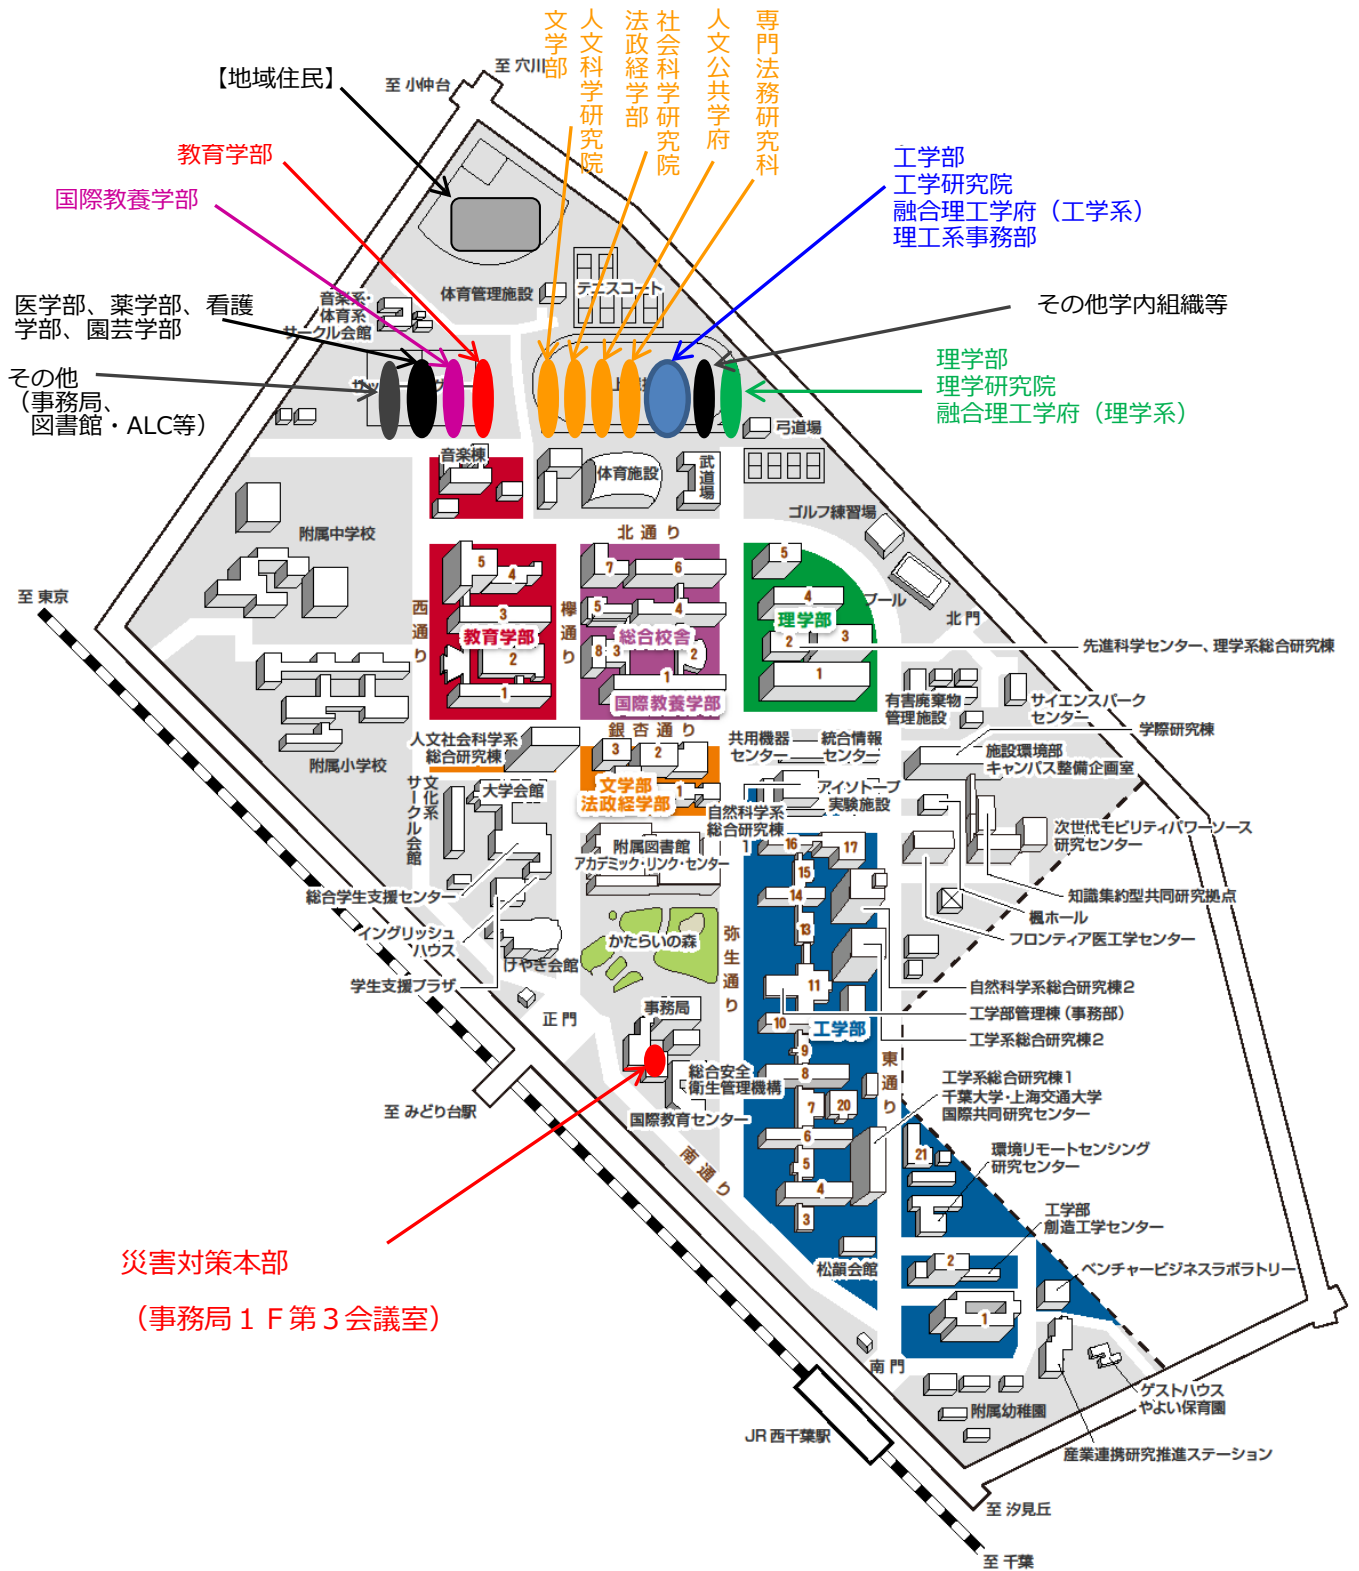

【Nishichiba Campus (primary evacuation site)】

※In departments other than the above, designated meeting places such as each facility, building front

【西千葉地区（二次避難場所）】

※上記以外の部局等においては、指定の集合場所

【Nishichiba Campus (secondary evacuation site)】

※In departments other than the above, designated meeting places