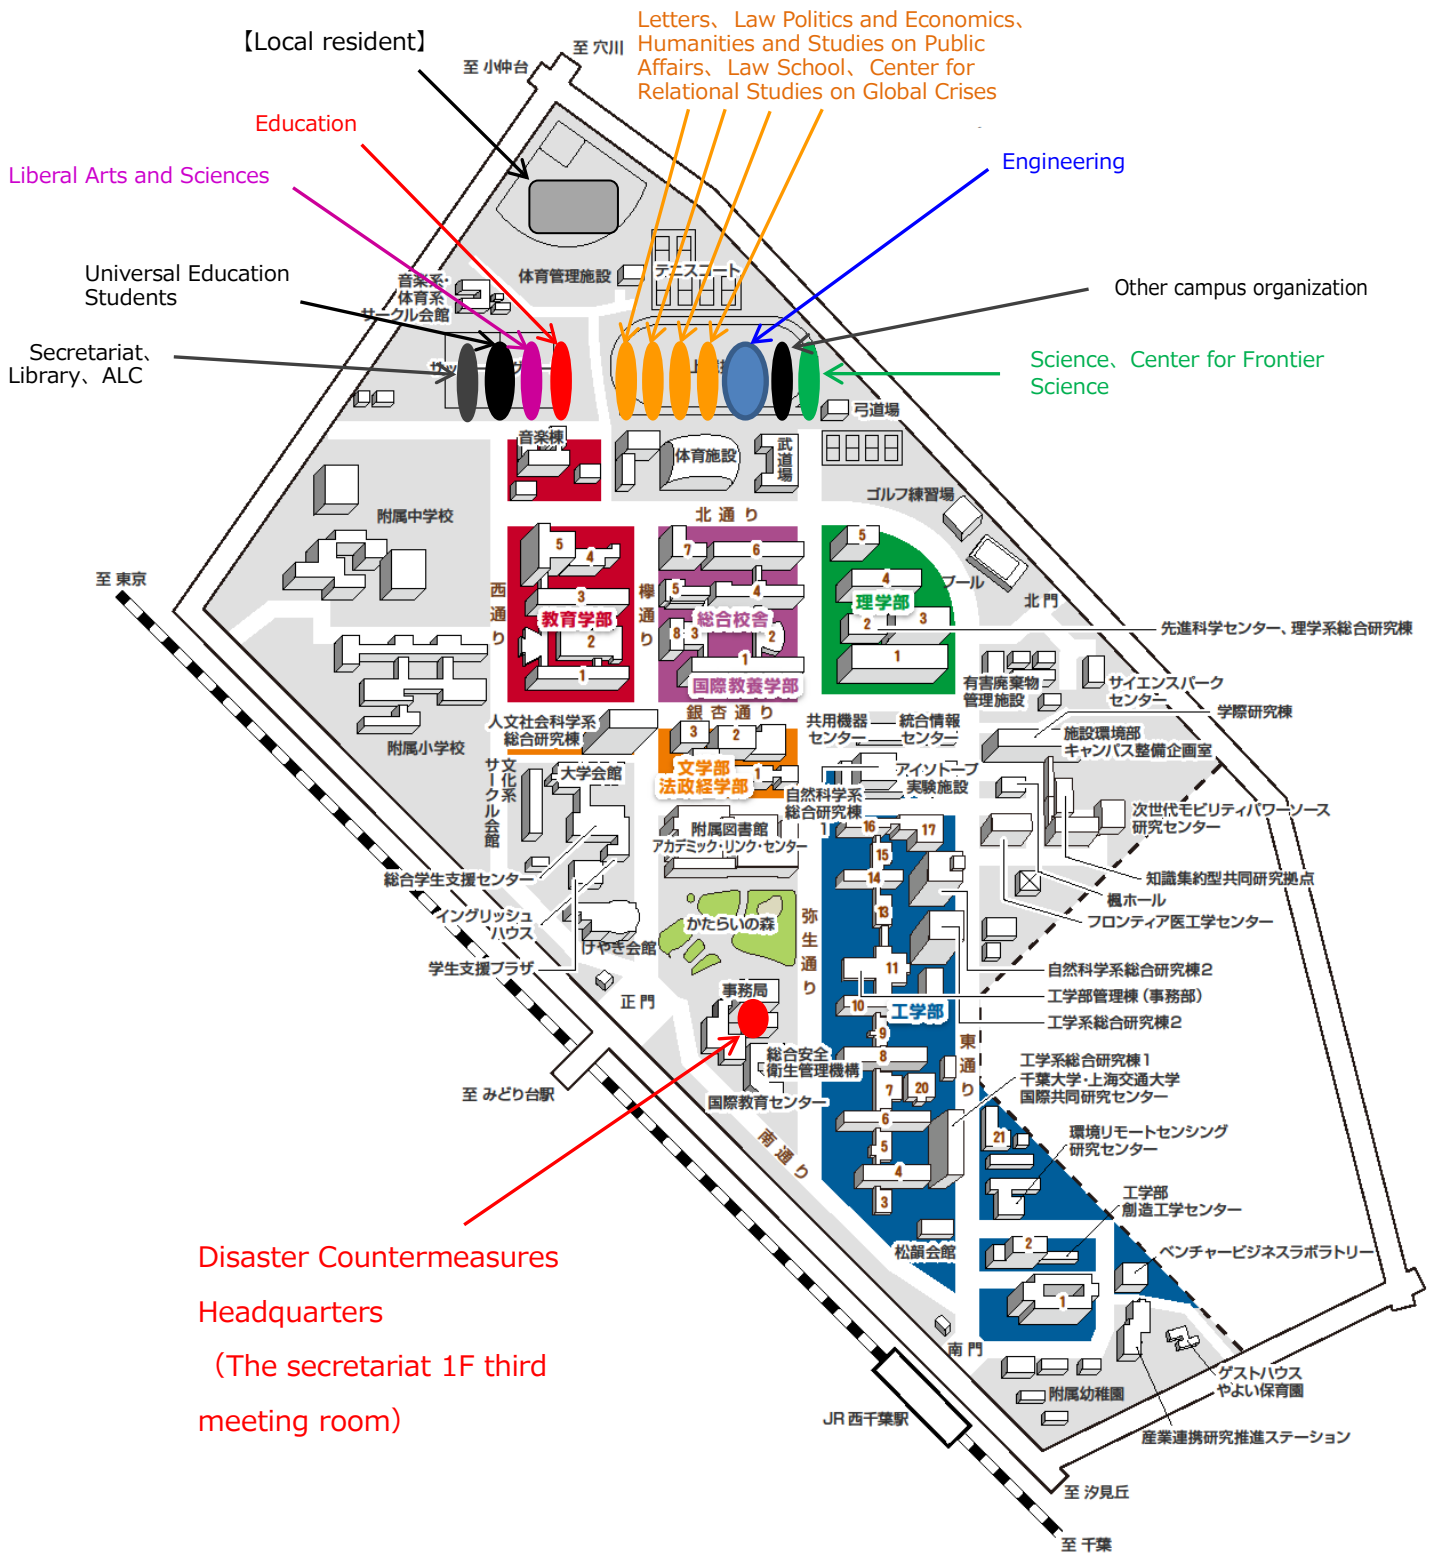

【Nishichiba Campus (primary evacuation site)】

※In departments other than the above, designated meeting places such as each facility, building front

【西千葉地区（二次避難場所）】

※上記以外の部局等においては、指定の集合場所

【Nishichiba Campus (secondary evacuation site)】

※In departments other than the above, designated meeting places