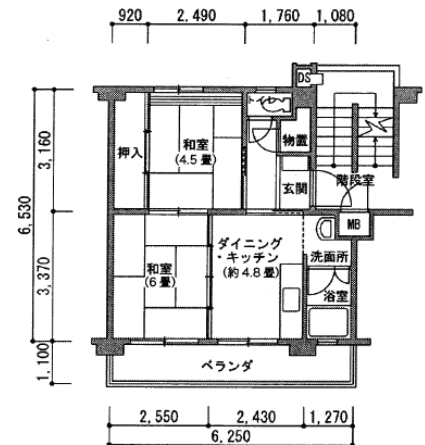

Room Available at Saiwaicho

2A type (2DK) room at UR Saiwaicho apartment is available for Chiba University International Students.

Floor Plan (Only in Japanese)

2A
タイプ

2DK-40㎡

The conditions are as follows:

◎住宅専用部分面積…………… 40.89㎡
◎バルコニー面積…………… 6.87㎡
※住宅専有面積には、バルコニー面積の1/2が含まれております。
□間接排水

Place: Mihama-ku Saiwai-cho 2-11

You will find kindergarten, elementary school, super market, bank, and park near the apartment.